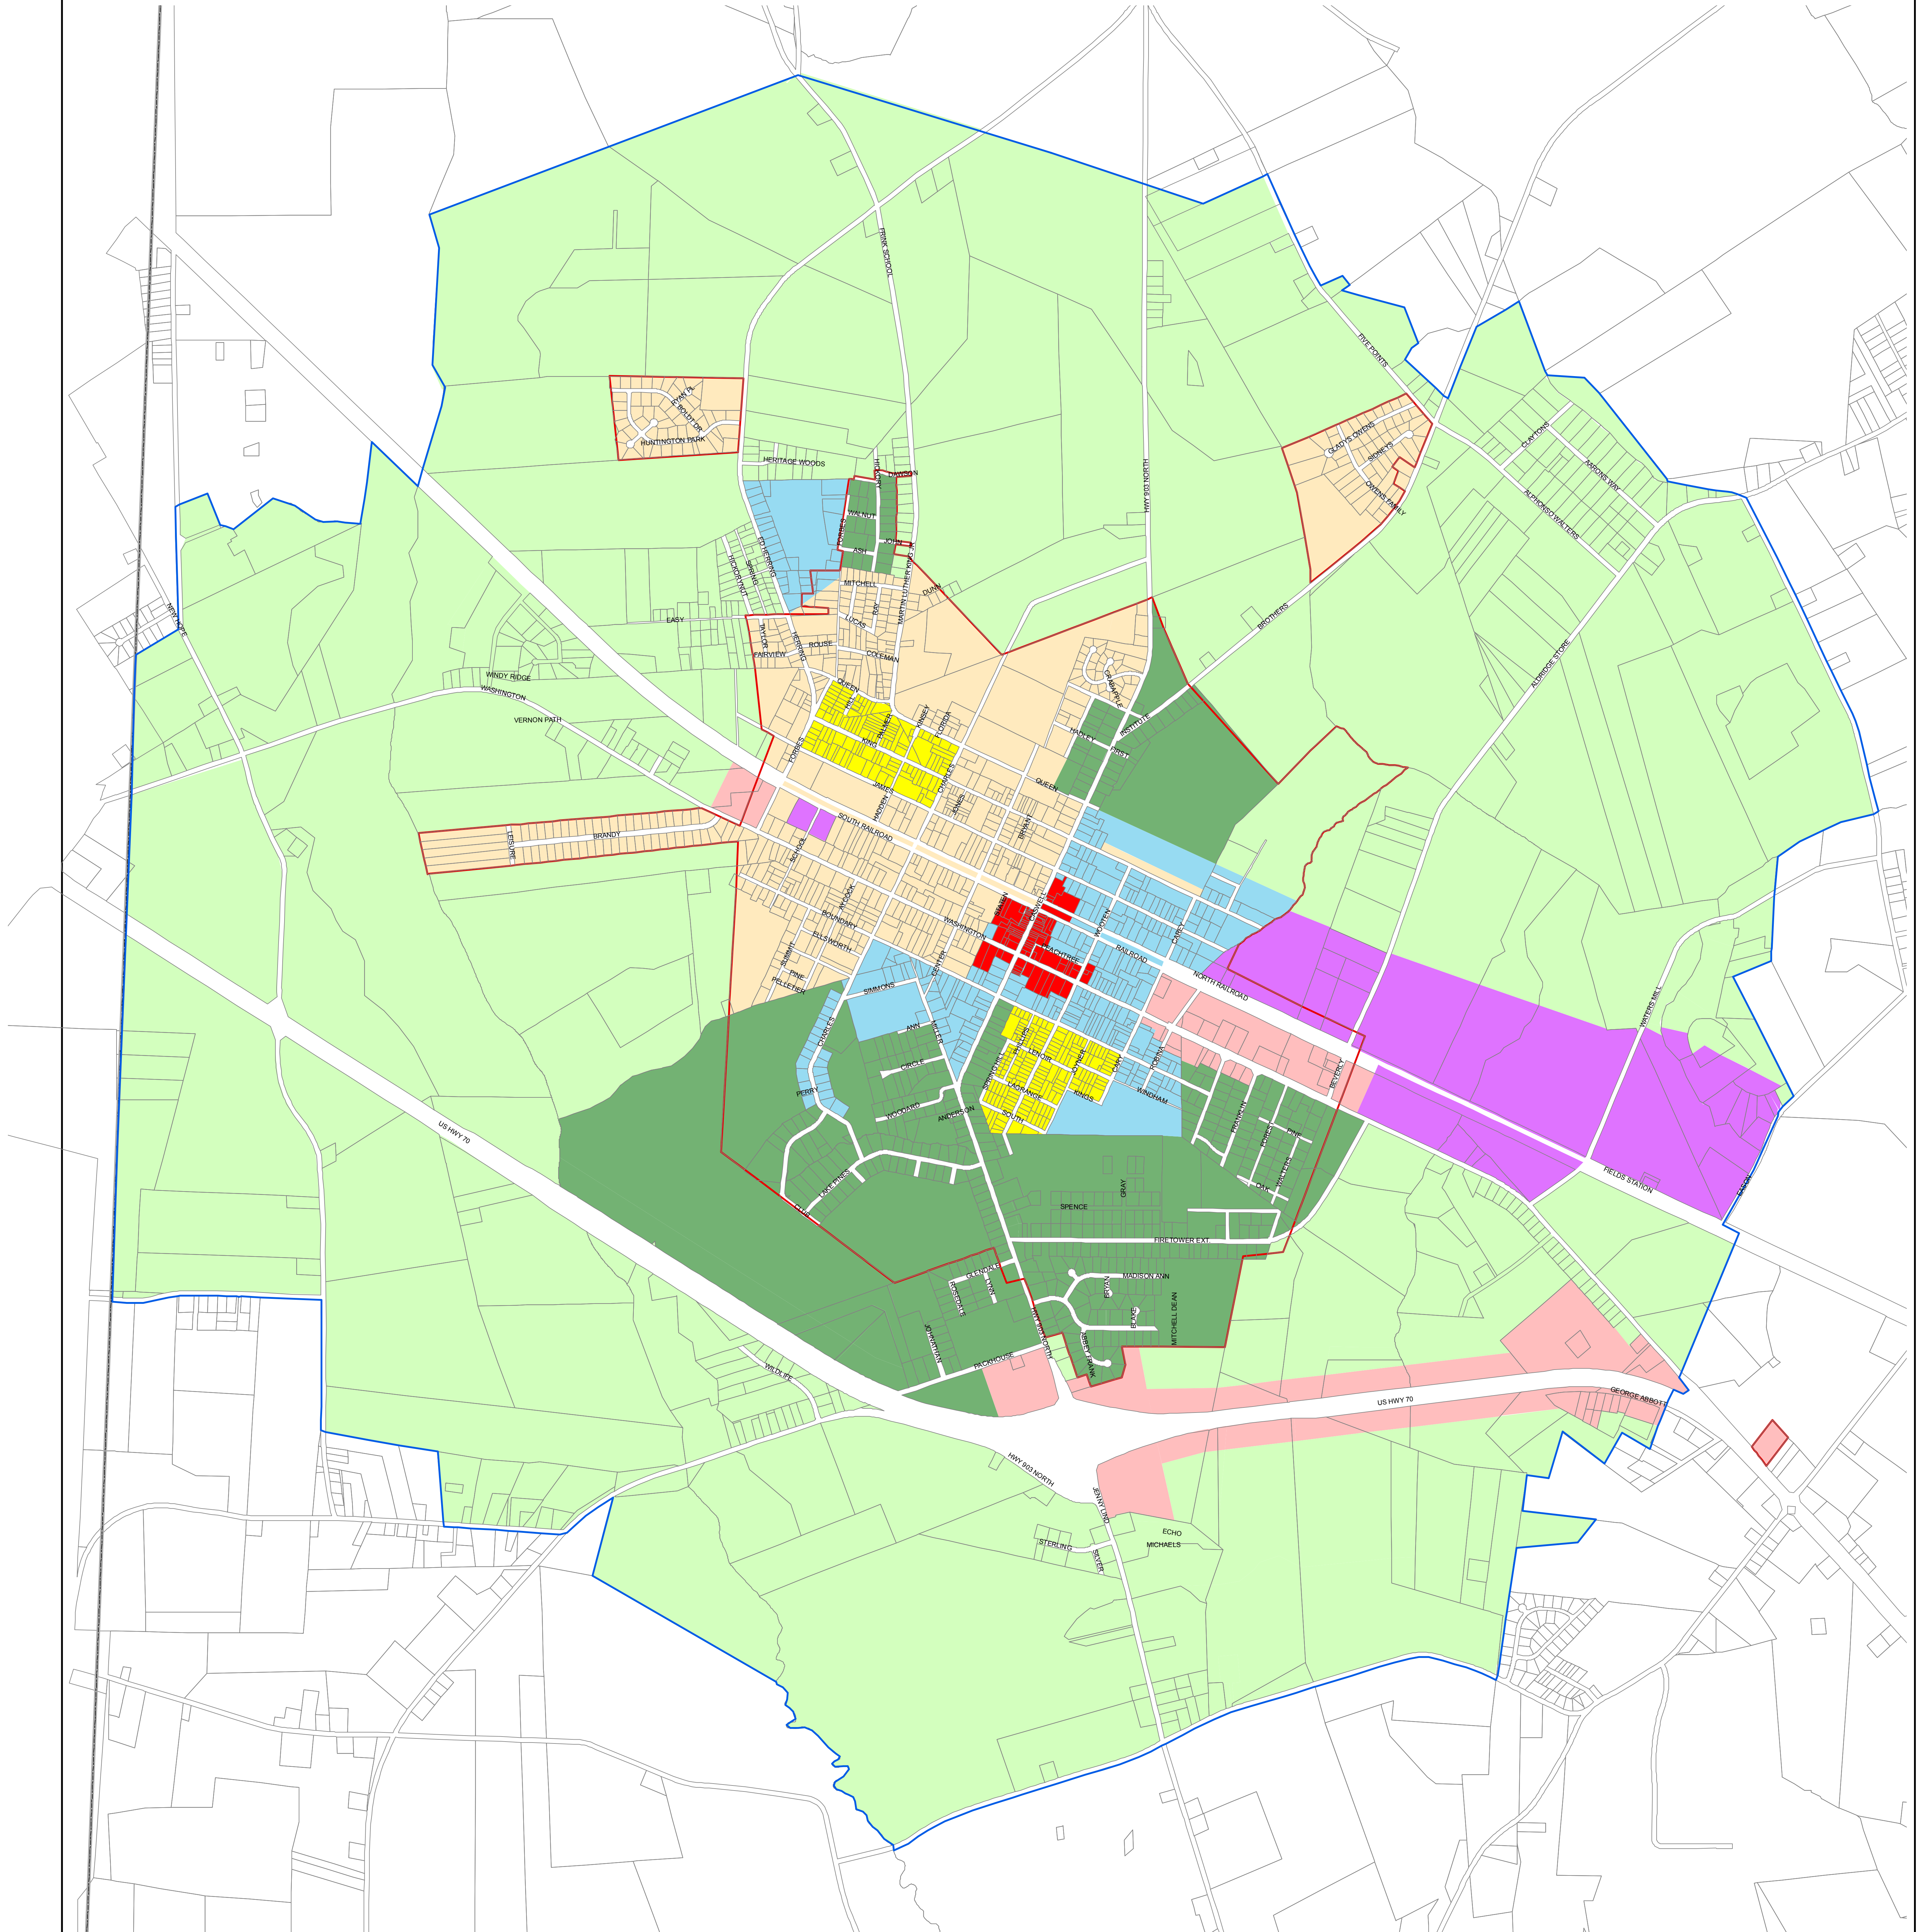

PRELIMINARY

Official Zoning Map

for the
Town of LaGrange
Lenoir County, North Carolina

LEGEND	
ETJ	Zoning Classifications
County Line	AR
Town Limits	R-18
	R-12
	R-10
	R-5
	HC
	DD
	LI

This is the Official Zoning Map for the Town of LaGrange, NC.
Adopted this _____ day of _____, 20____.

Witnessed by:

_____ Mayor

_____ Town Clerk

Map Prepared December 12, 2011